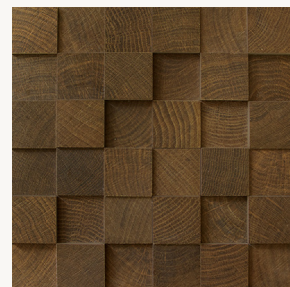

## AVAILABLE COLORS & SIZES

*Oak*

*2"x12" | 4"x48" | 4"x4" | 8"x48"*

*Walnut*

*2"x12" | 4"x48" | 4"x4" | 8"x48"*

*Wenge*

*2"x12" | 4"x48" | 4"x4" | 8"x48"*

*Oak 3D Slat*

*24"x48"*

*Walnut 3D Slat*

*24"x48"*

*Wenge 3D Slat*

*24"x48"*

*Oak Mosaic | 2"x2"*

*Walnut Mosaic | 2"x2"*

*Wenge Mosaic | 2"x2"*

*Oak Mosaic | 3D Cube*

*Walnut Mosaic | 3D Cube*

*Wenge Mosaic | 3D Cube*

**Oak** | 2"x12"

**Walnut** | 2"x12"

**Oak** | 3D Cube Mosaic

**Wenge** | 3D Cube Mosaic

**Walnut** | 4"x4"