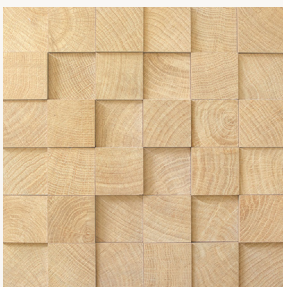

## AVAILABLE COLORS & SIZES

*Oak*

*2"x12" | 4"x48" | 4"x4" | 8"x48"*

*Walnut*

*2"x12" | 4"x48" | 4"x4" | 8"x48"*

*Wenge*

*2"x12" | 4"x48" | 4"x4" | 8"x48"*

*Oak 3D Slat*

*24"x48"*

*Walnut 3D Slat*

*24"x48"*

*Wenge 3D Slat*

*24"x48"*

*Oak Mosaic | 2"x2"*

*Walnut Mosaic | 2"x2"*

*Wenge Mosaic | 2"x2"*

*Oak Mosaic | 3D Cube*

*Walnut Mosaic | 3D Cube*

*Wenge Mosaic | 3D Cube*

**Oak** | 2"x12"

**Walnut** | 2"x12"

**Oak** | 3D Cube Mosaic

**Wenge** | 3D Cube Mosaic

**Walnut** | 4"x4"